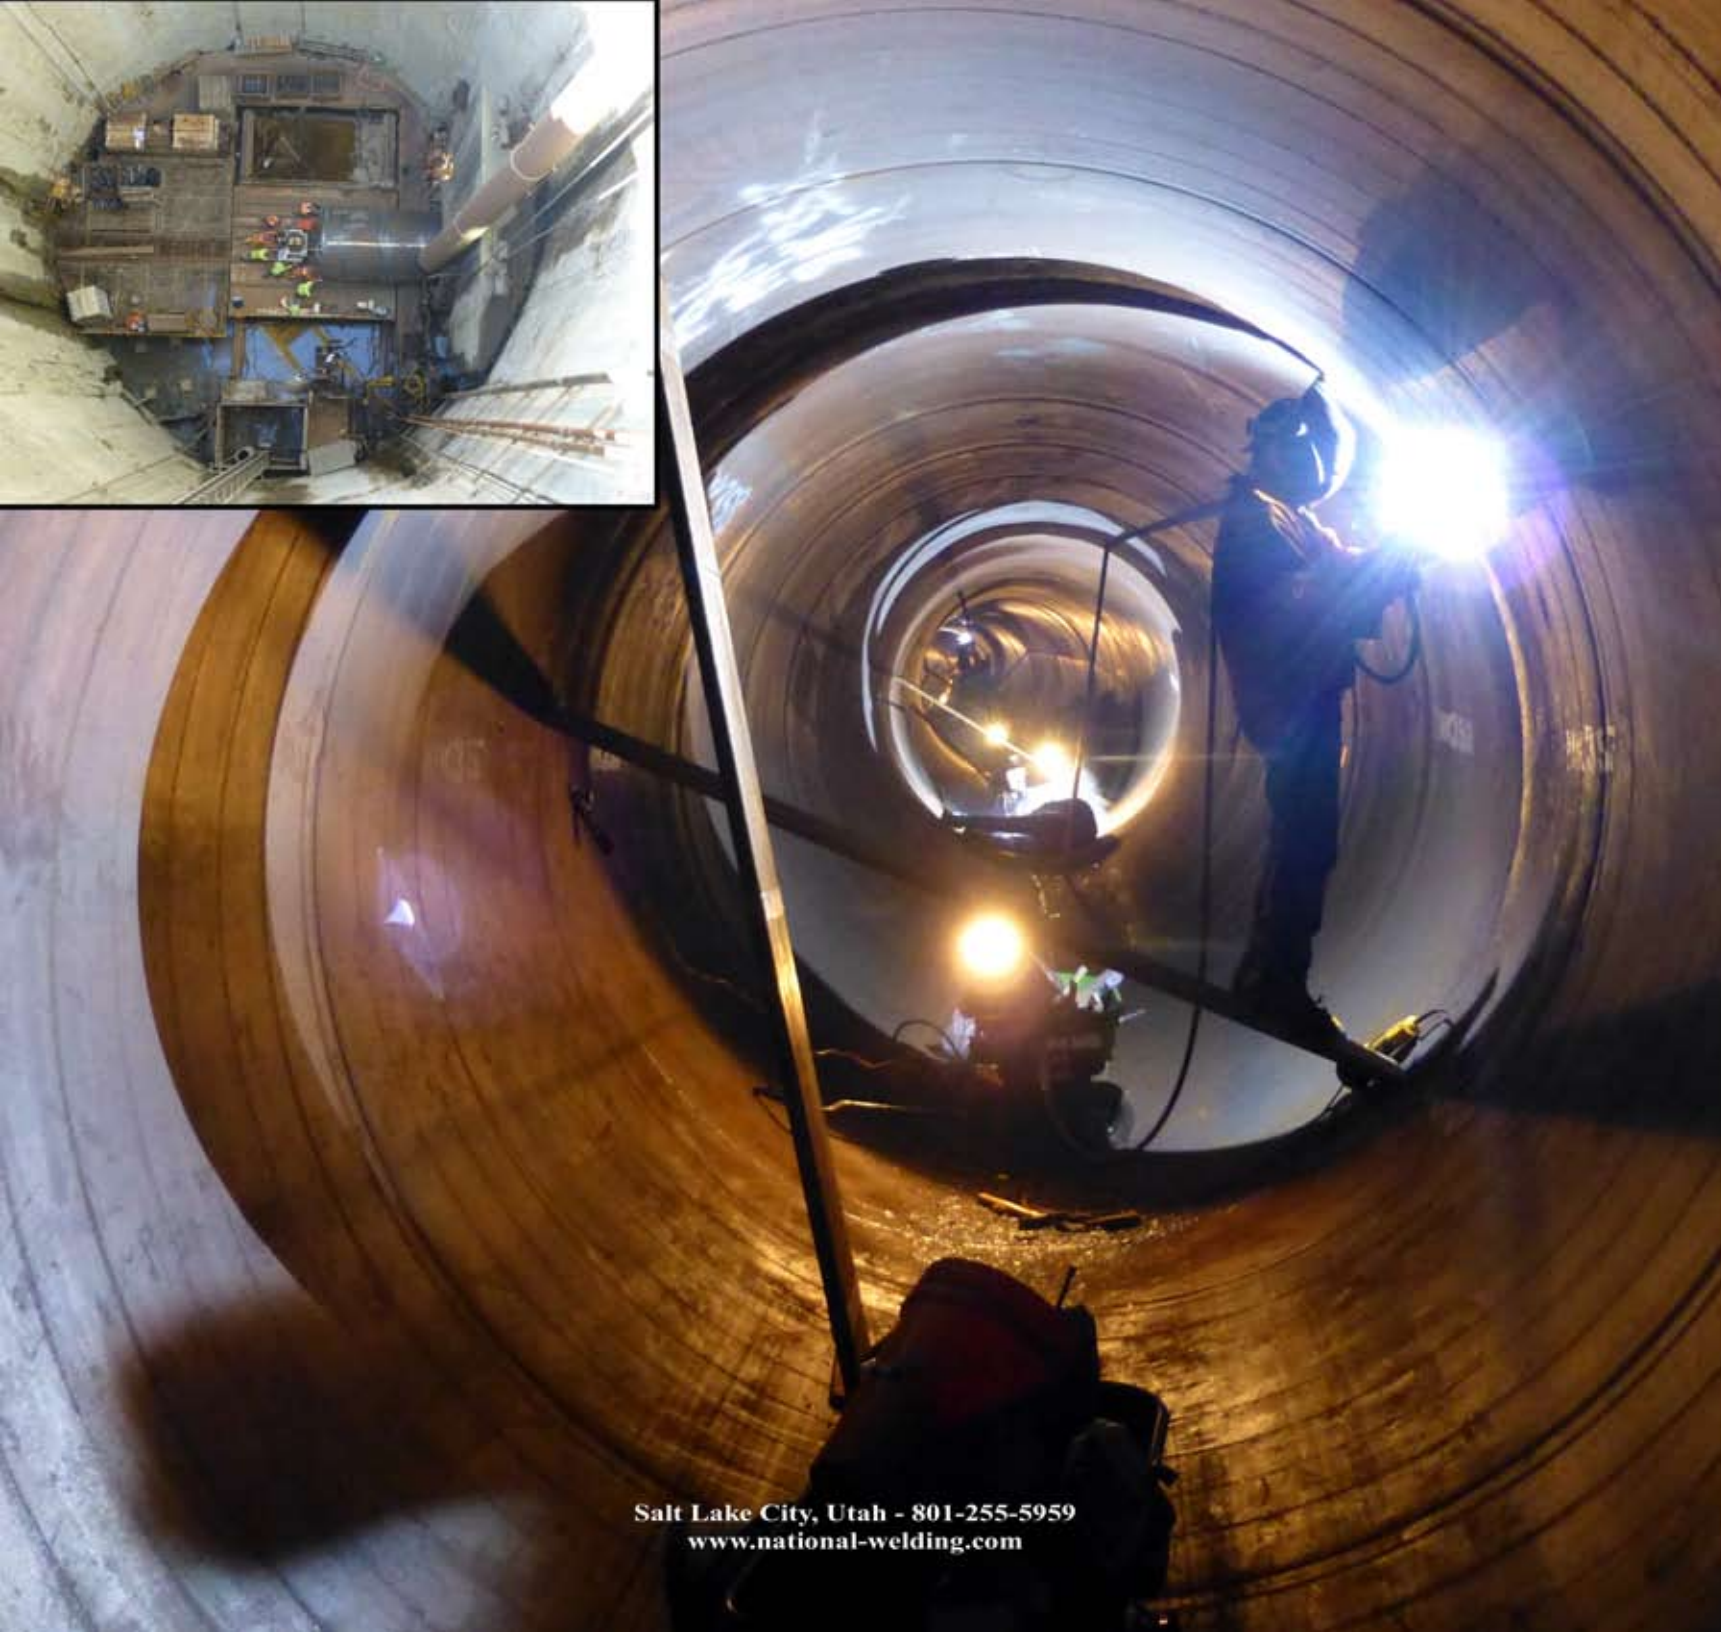

NATIONAL WELDING CORP.

SAN FRANCISCO
PUBLIC UTILITIES
COMMISSION
UNDER SAN
FRANCISCO BAY
TUNNEL WELDING
32,800' OF 108"
DIA BUTT WELDS
MICHELS/JAY
DEE/COLUCCIO
JV

Salt Lake City, Utah - 801-255-5959
www.national-welding.com

SUNDAY	MONDAY	TUESDAY	WEDNESDAY	THURSDAY	FRIDAY	SATURDAY
						1
2	3	4	5	6	7	8
9	10	11	12	13	14 Valentine's Day	15
16	17	18	19	20	21	22
23	24	25	26	27	28	

JANUARY 2014

SUNDAY	MONDAY	TUESDAY	WEDNESDAY	THURSDAY	FRIDAY	SATURDAY
			1 New Year's Day	2	3	4
5	6	7	8	9	10	11
12	13	14	15	16	17	18
19	20	21	22	23	24	25
26	27	28	29	30	31	

FEBRUARY 2014

MARCH 2014

SUNDAY	MONDAY	TUESDAY	WEDNESDAY	THURSDAY	FRIDAY	SATURDAY
						1
2	3	4	5	6	7	8
9 Daylight Savings Time begins	10	11	12	13	14	15
16	17 St. Patrick's Day	18	19	20	21	22
23	24	25	26	27	28	29
30	31