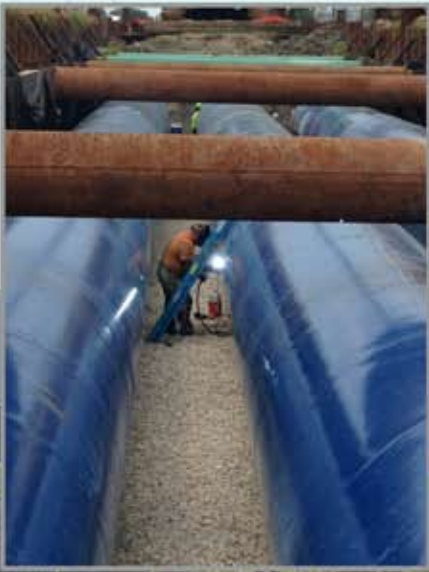

OCTOBER 2015

NATIONAL WELDING CORP.

US ARMY CORP OF
ENGINEERS
HARAHAN PUMP TO
THE MISSISSIPPI
RIVER
WELDING 6,200'
OF 84" DIA PIPE
NEW ORLEANS, LA
EUTAW
CONSTRUCTION

Salt Lake City, Utah - 801-255-5959
www.national-welding.com